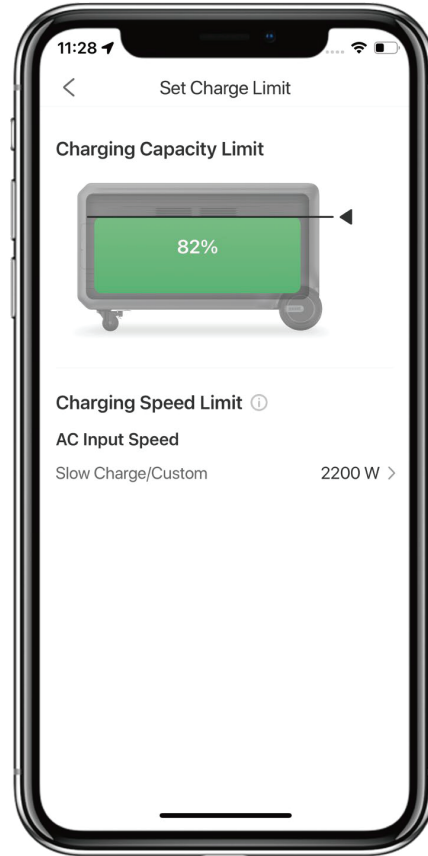

Zendure App

amazon alexa

Google Assistant