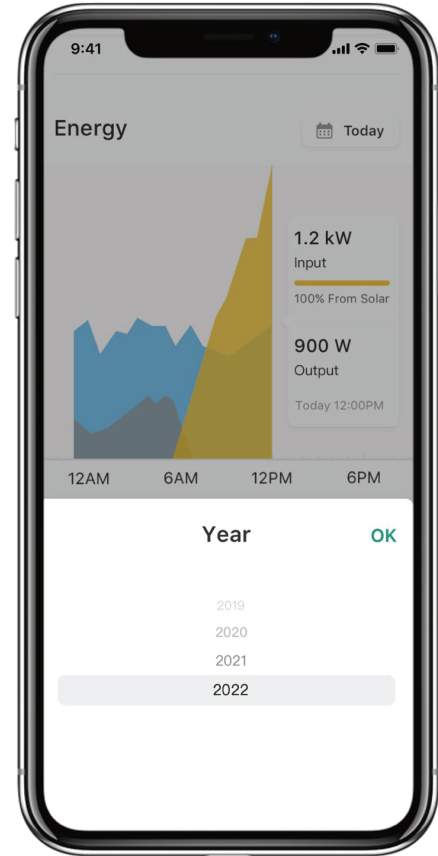

Zendure App

amazon alexa

Google Assistant