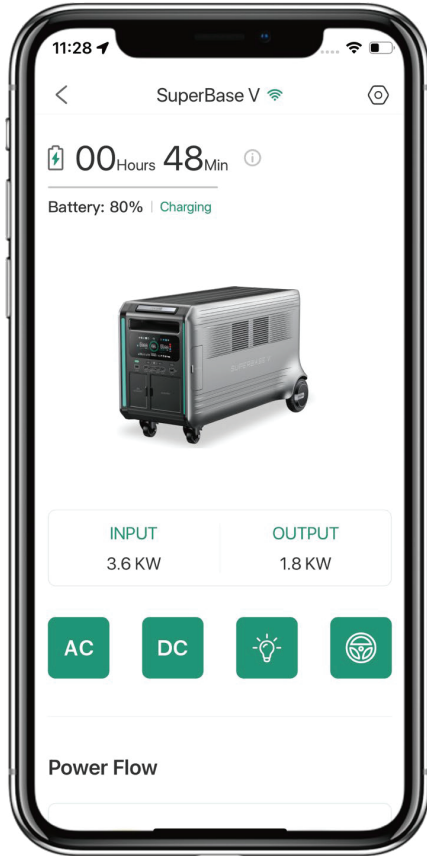

Zendure App

amazon alexa

Google Assistant