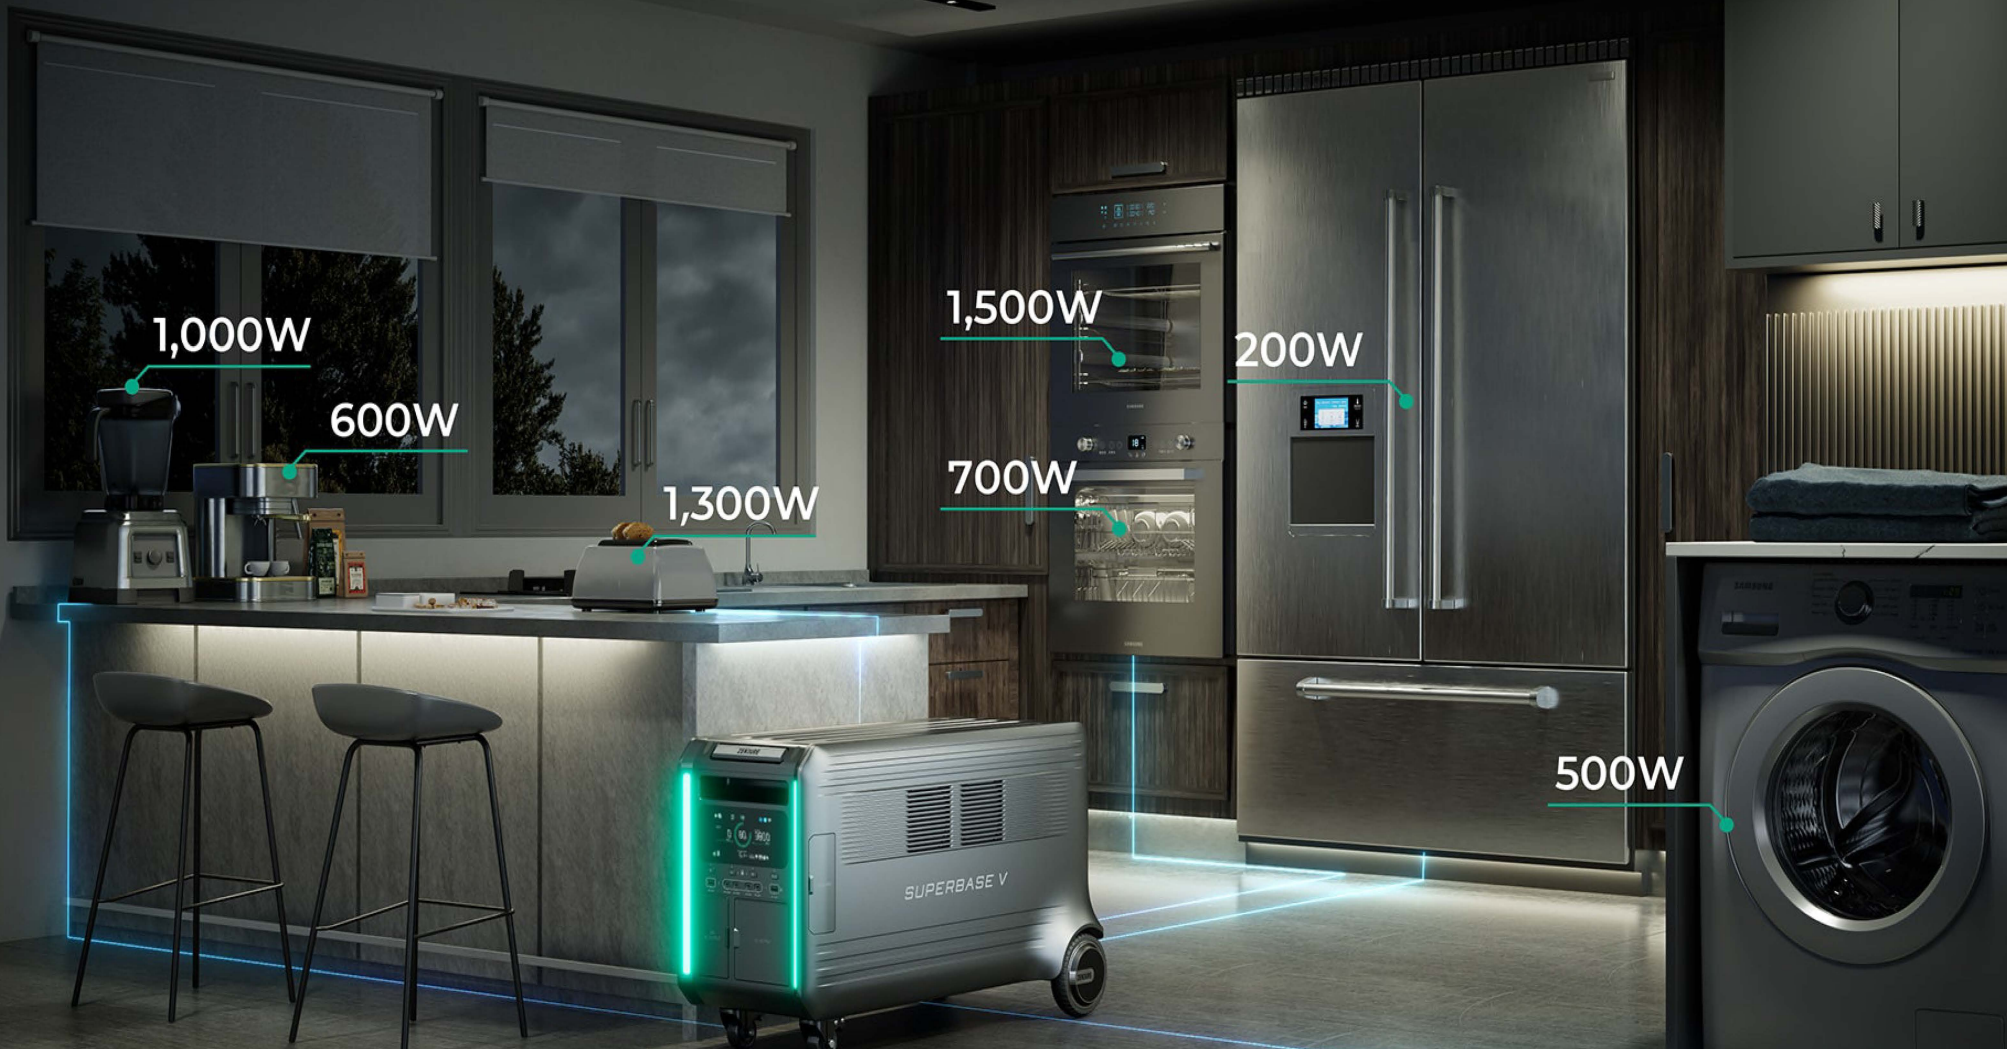

1,000W

600W

1,300W

1,500W

700W

200W

500W

SUPERBASE V